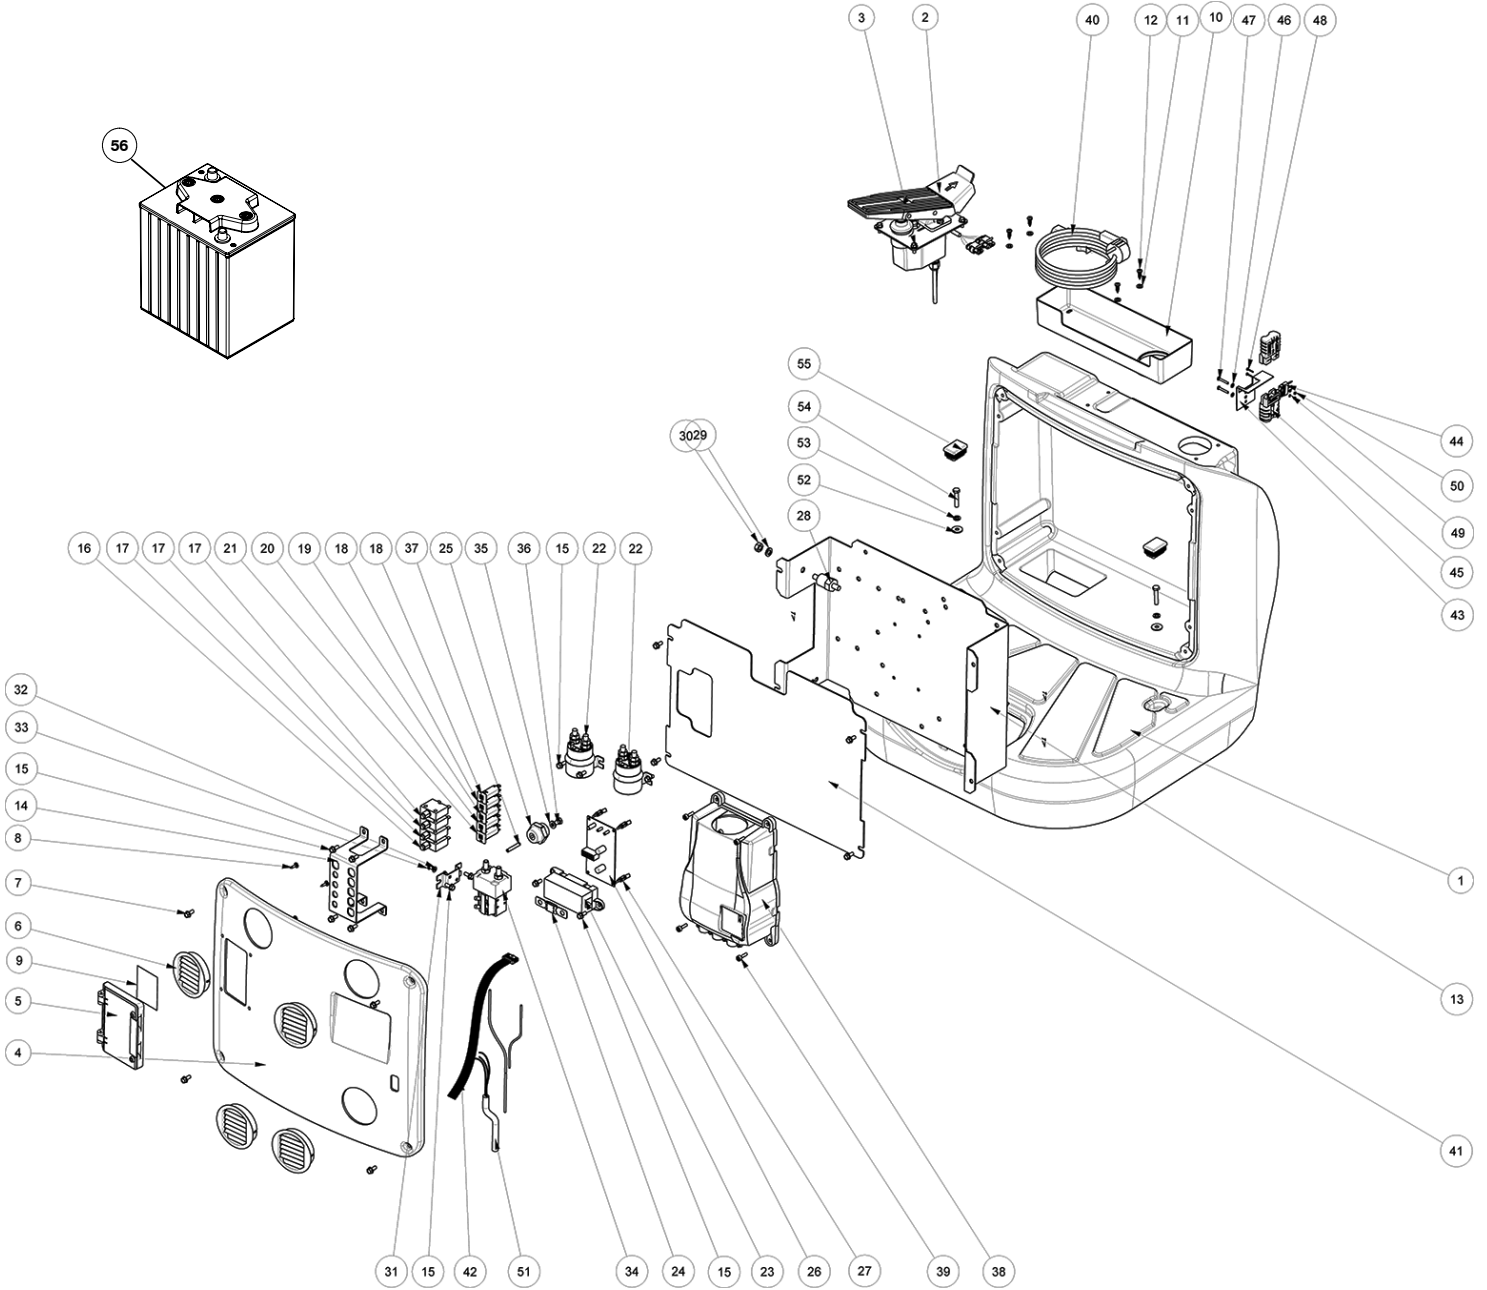

ELECTRICAL COMPONENTS GROUP