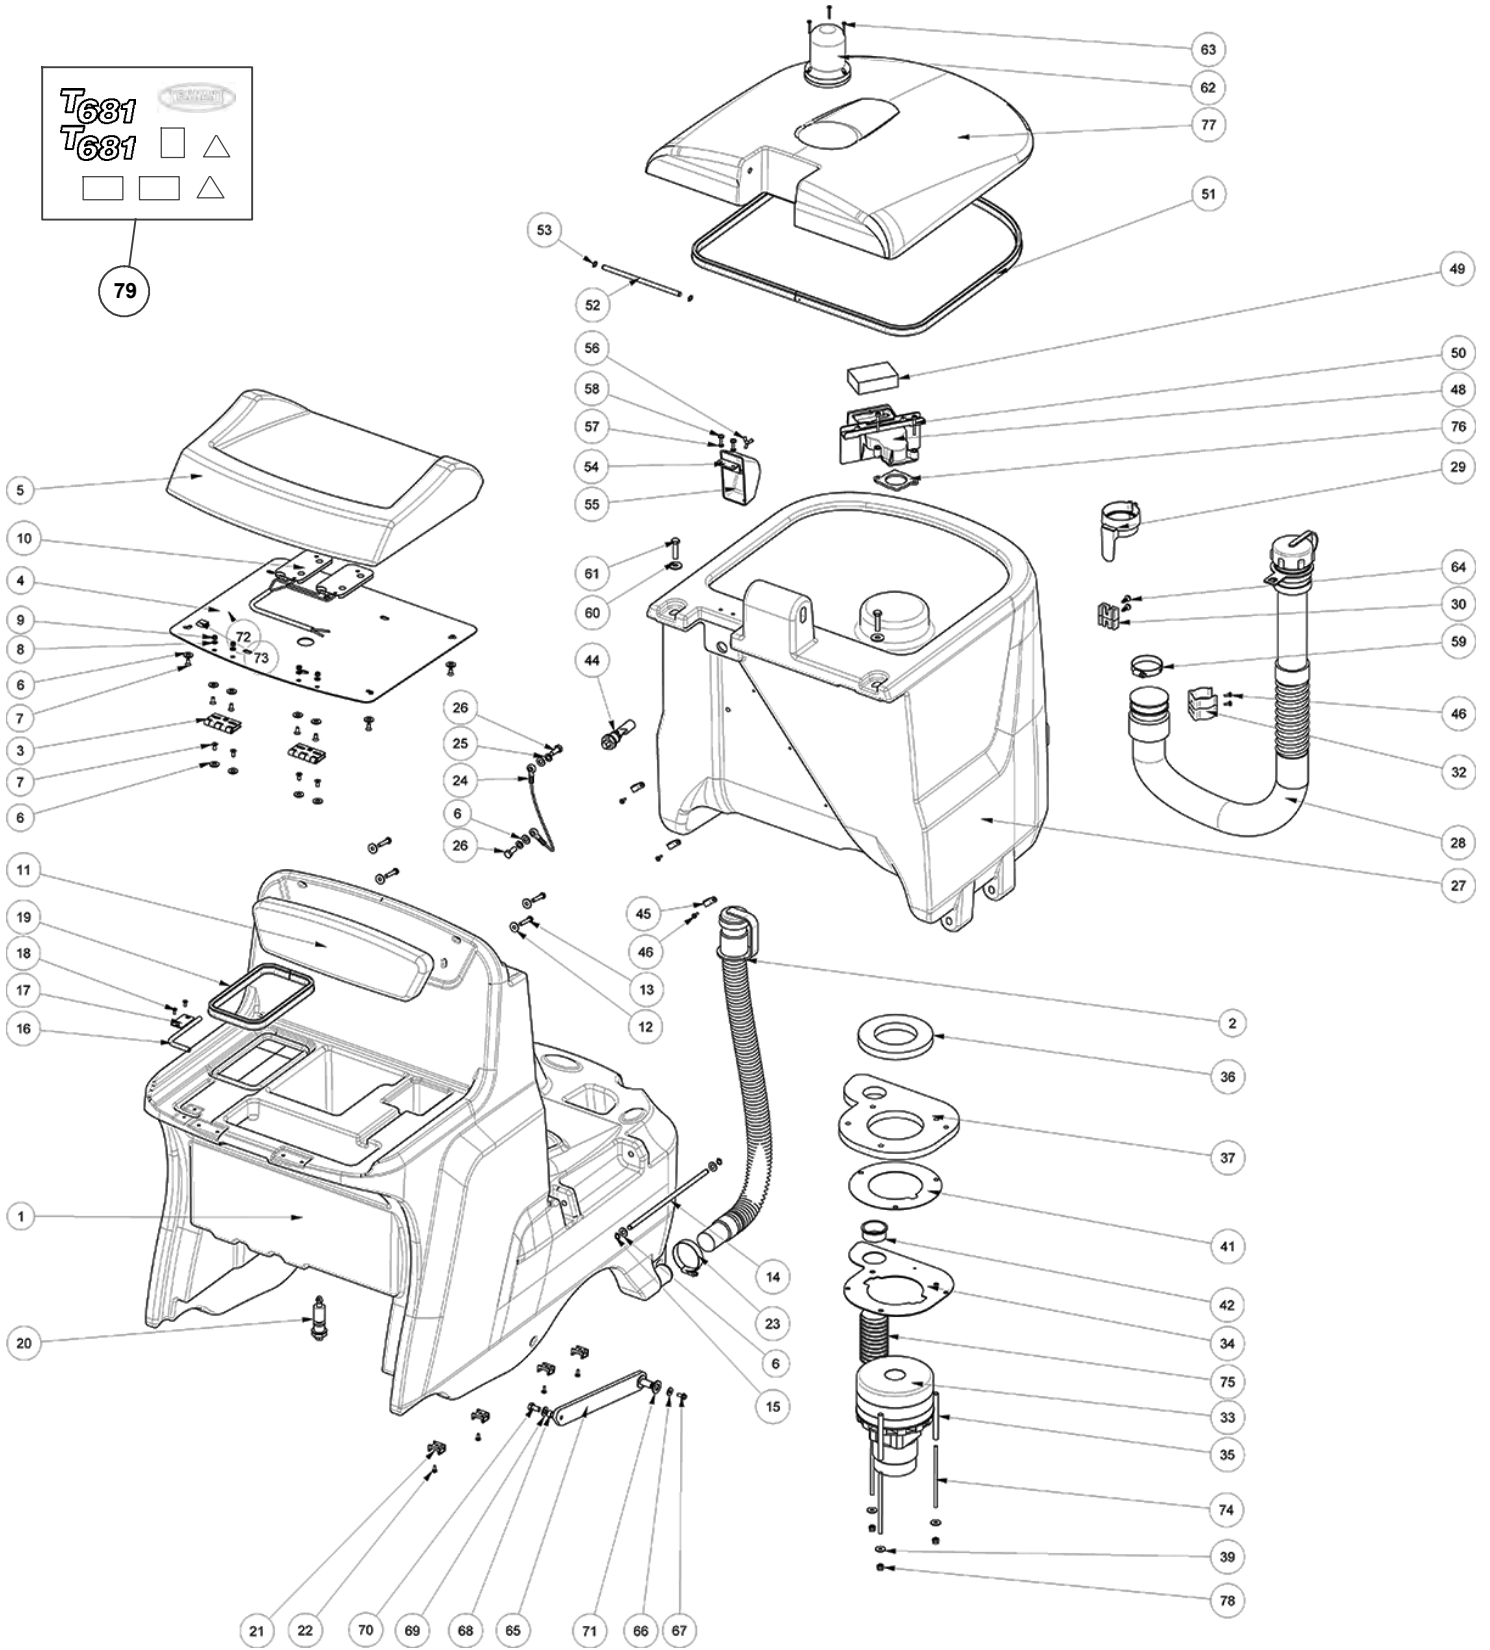

TANK COMPONENTS GROUP

79