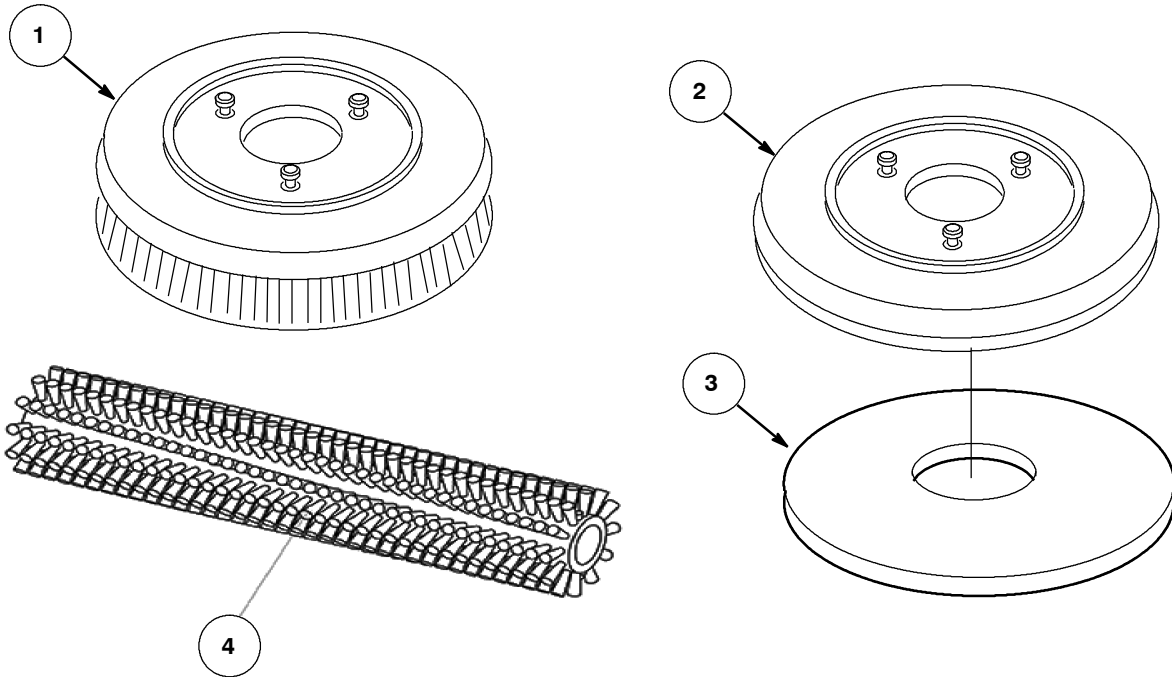

BRUSHES / PAD DRIVER & PADS

70cm Disk Model

Ref.	Part No.	Description	Quantity
0001	9017816	BRUSH ASSY, DISK, SCB, 35CM, PYP (STANDARD)	1,00
0001	9017730	BRUSH ASSY, DISK, SCB, 35CM, PYP, SOFT	1,00
0001	9017818	BRUSH ASSY, DISK, ABR, 35CM, 3- LUG, 120 GRIT	1,00
0002	9017820	DRIVER ASSY, PAD, 35CM, 3- LUG	1,00
0003	994754	PAD, POLISH, 35CM, WHITE [QTY 5]	1,00
0003	994518	PAD, BUFF, 35CM, RED [QTY 5]	1,00
0003	994519	PAD, SCRUB, 35CM, BLUE [QTY 5]	1,00
0003	994520	PAD, STRIP, 35CM, BROWN [QTY 5]	1,00

85cm Disk Model

Ref.	Part No.	Description	Quantity
0001	SPPV02648	BRUSH ASSY, DISK, SCB, 42CM, PYP (STANDARD)	1,00
0001	SPPV02649	BRUSH ASSY, DISK, SCB, 42CM, PYP, SOFT	1,00
0001	SPPV02650	BRUSH ASSY, DISK, ABR, 42CM, 120 GRIT	1,00
0002	SPPV02654	DRIVER ASSY, PAD, 42CM, 3- LUG	1,00
0003	994530	PAD, POLISH, 42CM, WHITE [QTY 5]	1,00
0003	994531	PAD, BUFF, 42CM, RED [QTY 5]	1,00
0003	994532	PAD, SCRUB, 42CM, BLUE [QTY 5]	1,00
0003	994533	PAD, STRIP, 42CM, BROWN [QTY 5]	1,00

70cm Cylindrical Brush Model

Ref.	Part No.	Description	Quantity
0004	SPPV01320	BRUSH, SCB, CYL, 70CM, PYP [STANDARD]	1,00
0004	SPPV01323	BRUSH, SCB, CYL, 70CM, MED PYP	1,00