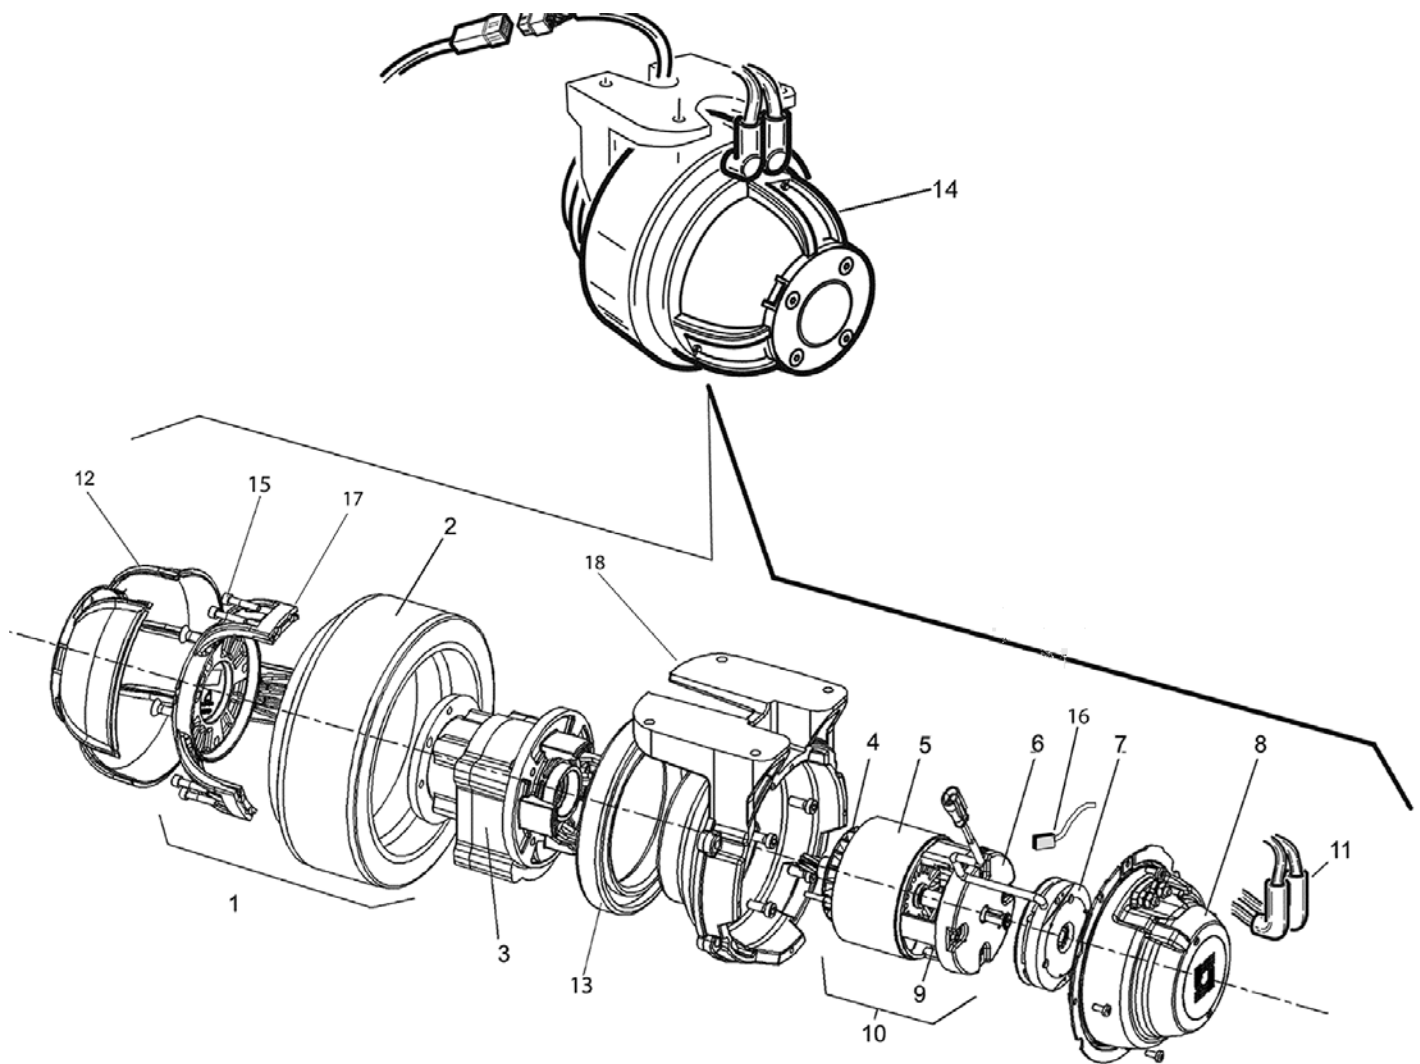

DRIVE MOTOR WHEEL BREAKDOWN

Ref.	Part No.	Description	Quantity
0001	RTRT00533	MOTORWHEEL RING REPLACEMENT	1,00
0002	RTRT00533	MOTORWHEEL RING REPLACEMENT	1,00
0003	RDGR00040	MOTORWHEEL GEAR BOX	1,00
0004	KTRI05043	MOTORWHEEL MOTOR	1,00
0006	MEVR02084	MOTORWHEEL MOTOR CUP	1,00
0007	MEVR02030	MOTORWHEEL BRAKE	1,00
0008	MPVR06031	LEFT MOTORWHEEL COVER	1,00
0009	MEVR00985	VR, CARBON BRUSH KIT, MOTOR, TRACTION	4,00
0010	MOCC00399	TRACTION MOTOR	1,00
0011	MEVR00889	CABLE COVER	2,00
0012	MPVR08044	RIGHT MOTORWHEEL COVER	1,00
0013	CUVR00194	BEARING 61926 2RS	1,00
0014	KTRI02209	COMPLETE MOTORWHEEL	1,00
0015	VTVT16676	SCREW M6X60	4,00
0016	MEVR02902	MOTORWHEEL THERMAL PROTECTOR	1,00
0017	MFVR00295	GEARBOX MOTOR WHEEL SUPPORT	1,00
0018	MFVR00296	ALUMINIUM FRONT WHEEL SUPPORT	1,00